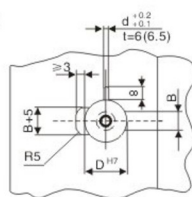

側抽芯滑塊 Z4292

滑塊系列
sliders parts

Z 3158-5 (Type 0=1x)

Z 3158-5 (Type 1=1x)
Z 3158-8 (Type 2=2x)

Type 1

Type 2

Type	D	B	S	H	h1	h2	t1	t2	t3	L	L1	L2	L3	d	d1	d2	單價 ¥ Unit price
Z4292	16	10	2,7	44,0	15,0	28,5	16	6,0	12,5	36,0	12,0	16,0	25,0	3	M6	M4	1200.00
	25	11	3,4	61,5	26,5	34,5	18	2,5	16,5	32,8	10,8	13,9	24,2	3	M6	M3	1600.00
	40	22	6,4	60,5	20,0	40,0	28	8,0	12,0	50,0	8,0	20,0	37,0	4	M8	M5	1900.00

Order: Type No. - [D] × [Pcs]
Z 4292 - 16 × 10