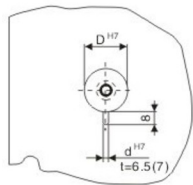

側抽芯滑塊 Z4292

滑塊系列
sliders parts

Z 3158-5 (Type 0=1x)

Z 3158-5 (Type 1=1x)
Z 3158-8 (Type 2=2x)

Type 1

Type 2

Type	D	B	S	H	h1	h2	t1	t2	t3	L	L1	L2	L3	d	d1	d2	單價 ¥ Unit price
Z4292	16	10	2,7	44,0	15,0	28,5	16	6,0	12,5	36,0	12,0	16,0	25,0	3	M6	M4	1200.00
	25	11	3,4	61,5	26,5	34,5	18	2,5	16,5	32,8	10,8	13,9	24,2	3	M6	M3	1600.00
	40	22	6,4	60,5	20,0	40,0	28	8,0	12,0	50,0	8,0	20,0	37,0	4	M8	M5	1900.00

Order: Type No. - [D] × [Pcs]
Z 4292 - 16 × 10