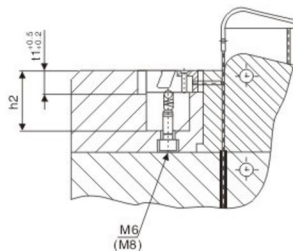

側抽芯滑塊 Z4292

滑塊系列
sliders parts

Z 3158-5 (Type 0=1x)

Z 3158-5 (Type 1=1x)
Z 3158-8 (Type 2=2x)

Type 1

Type 2

Type	D	B	S	H	h1	h2	t1	t2	t3	L	L1	L2	L3	d	d1	d2	單價 ¥ Unit price
Z4292	16	10	2,7	44,0	15,0	28,5	16	6,0	12,5	36,0	12,0	16,0	25,0	3	M6	M4	1200.00
	25	11	3,4	61,5	26,5	34,5	18	2,5	16,5	32,8	10,8	13,9	24,2	3	M6	M3	1600.00
	40	22	6,4	60,5	20,0	40,0	28	8,0	12,0	50,0	8,0	20,0	37,0	4	M8	M5	1900.00

Order: Type No. - [D] × [Pcs]
Z 4292 - 16 × 10