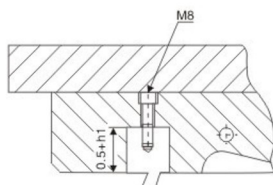

側抽芯滑塊 Z4292

滑塊系列
sliders parts

Z 3158-5 (Type 0=1x)

Z 3158-5 (Type 1=1x)
Z 3158-8 (Type 2=2x)

Type 1

Type 2

Type	D	B	S	H	h1	h2	t1	t2	t3	L	L1	L2	L3	d	d1	d2	單價 ¥ Unit price
Z4292	16	10	2,7	44,0	15,0	28,5	16	6,0	12,5	36,0	12,0	16,0	25,0	3	M6	M4	1200.00
	25	11	3,4	61,5	26,5	34,5	18	2,5	16,5	32,8	10,8	13,9	24,2	3	M6	M3	1600.00
	40	22	6,4	60,5	20,0	40,0	28	8,0	12,0	50,0	8,0	20,0	37,0	4	M8	M5	1900.00

Order: Type No. - [D] × [Pcs]
Z 4292 - 16 × 10