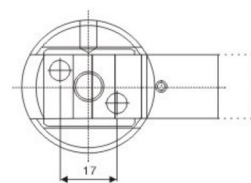

側抽芯滑塊 Z4292

滑塊系列
sliders parts

Z 3158-5 (Type 0=1x)

Z 3158-5 (Type 1=1x)
Z 3158-8 (Type 2=2x)

Type 1

Type 2

Type	D	B	S	H	h1	h2	t1	t2	t3	L	L1	L2	L3	d	d1	d2	單價 ¥ Unit price
Z4292	16	10	2,7	44,0	15,0	28,5	16	6,0	12,5	36,0	12,0	16,0	25,0	3	M6	M4	1200.00
	25	11	3,4	61,5	26,5	34,5	18	2,5	16,5	32,8	10,8	13,9	24,2	3	M6	M3	1600.00
	40	22	6,4	60,5	20,0	40,0	28	8,0	12,0	50,0	8,0	20,0	37,0	4	M8	M5	1900.00

Order: Type No. - [D] × [Pcs]
Z 4292 - 16 × 10