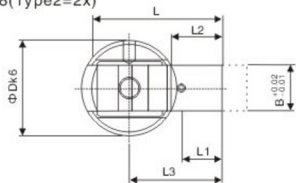

側抽芯滑塊 Z4292

滑塊系列
sliders parts

Z 3158-5 (Type 0=1x)

Z 3158-5 (Type 1=1x)
Z 3158-8 (Type 2=2x)

Type 1

Type 2

Type	D	B	S	H	h1	h2	t1	t2	t3	L	L1	L2	L3	d	d1	d2	單價 ¥ Unit price
Z4292	16	10	2,7	44,0	15,0	28,5	16	6,0	12,5	36,0	12,0	16,0	25,0	3	M6	M4	1200.00
	25	11	3,4	61,5	26,5	34,5	18	2,5	16,5	32,8	10,8	13,9	24,2	3	M6	M3	1600.00
	40	22	6,4	60,5	20,0	40,0	28	8,0	12,0	50,0	8,0	20,0	37,0	4	M8	M5	1900.00

Order: Type No. - [D] × [Pcs]
Z 4292 - 16 × 10