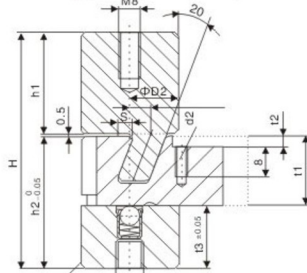

側抽芯滑塊 Z4292

滑塊系列
sliders parts

Z 3158-5 (Type 0=1x)

Z 3158-5 (Type 1=1x)
Z 3158-8 (Type 2=2x)

Type 1

Type 2

Type	D	B	S	H	h1	h2	t1	t2	t3	L	L1	L2	L3	d	d1	d2	單價 ¥ Unit price
Z4292	16	10	2,7	44,0	15,0	28,5	16	6,0	12,5	36,0	12,0	16,0	25,0	3	M6	M4	1200.00
	25	11	3,4	61,5	26,5	34,5	18	2,5	16,5	32,8	10,8	13,9	24,2	3	M6	M3	1600.00
	40	22	6,4	60,5	20,0	40,0	28	8,0	12,0	50,0	8,0	20,0	37,0	4	M8	M5	1900.00

Order: Type No. - [D] × [Pcs]
Z 4292 - 16 × 10