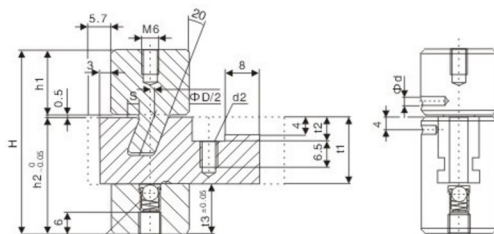

側抽芯滑塊 Z4292

滑塊系列
sliders parts

Z 3158-5 (Type 0=1x)

Z 3158-5 (Type 1=1x)
Z 3158-8 (Type 2=2x)

Type 1

Type 2

Type	D	B	S	H	h1	h2	t1	t2	t3	L	L1	L2	L3	d	d1	d2	單價 ¥ Unit price
Z4292	16	10	2,7	44,0	15,0	28,5	16	6,0	12,5	36,0	12,0	16,0	25,0	3	M6	M4	1200.00
	25	11	3,4	61,5	26,5	34,5	18	2,5	16,5	32,8	10,8	13,9	24,2	3	M6	M3	1600.00
	40	22	6,4	60,5	20,0	40,0	28	8,0	12,0	50,0	8,0	20,0	37,0	4	M8	M5	1900.00

Order: Type No. - [D] × [Pcs]
Z 4292 - 16 × 10