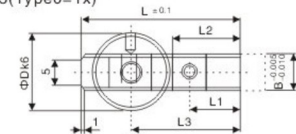

側抽芯滑塊 Z4292

滑塊系列
sliders parts

Z 3158-5 (Type 0=1x)

Z 3158-5 (Type 1=1x)
Z 3158-8 (Type 2=2x)

Type 1

Type 2

Type	D	B	S	H	h1	h2	t1	t2	t3	L	L1	L2	L3	d	d1	d2	單價 ¥ Unit price
Z4292	16	10	2,7	44,0	15,0	28,5	16	6,0	12,5	36,0	12,0	16,0	25,0	3	M6	M4	1200.00
	25	11	3,4	61,5	26,5	34,5	18	2,5	16,5	32,8	10,8	13,9	24,2	3	M6	M3	1600.00
	40	22	6,4	60,5	20,0	40,0	28	8,0	12,0	50,0	8,0	20,0	37,0	4	M8	M5	1900.00

Order: Type No. - [D] × [Pcs]
Z 4292 - 16 × 10